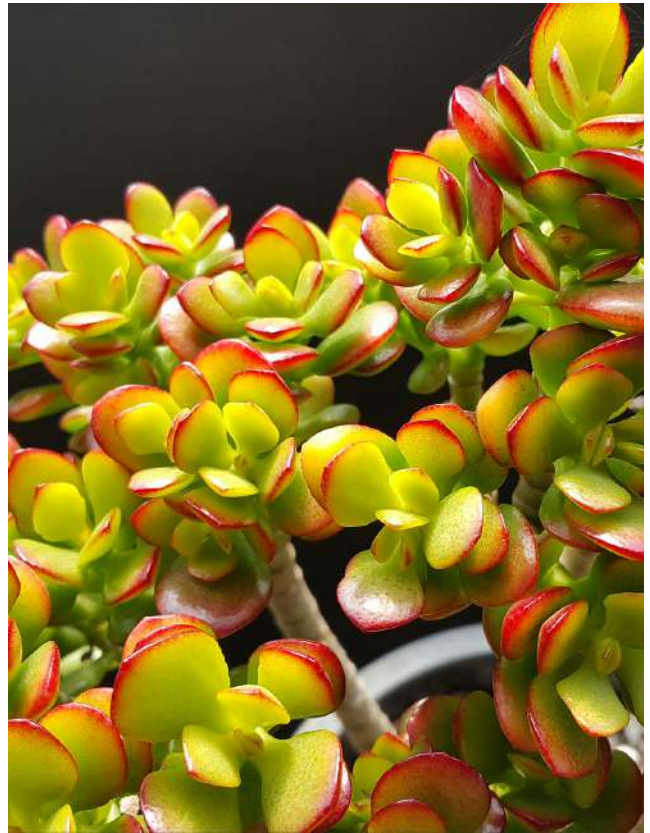

SC-0002-HJ Komang II