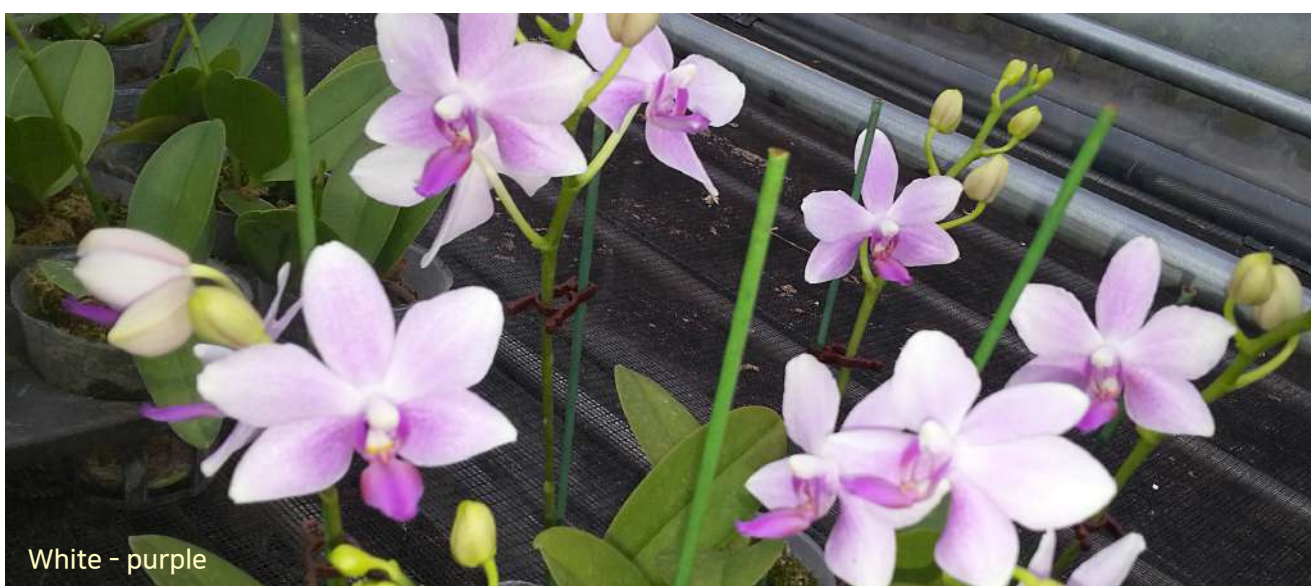

FW-0003-UP

Light pink